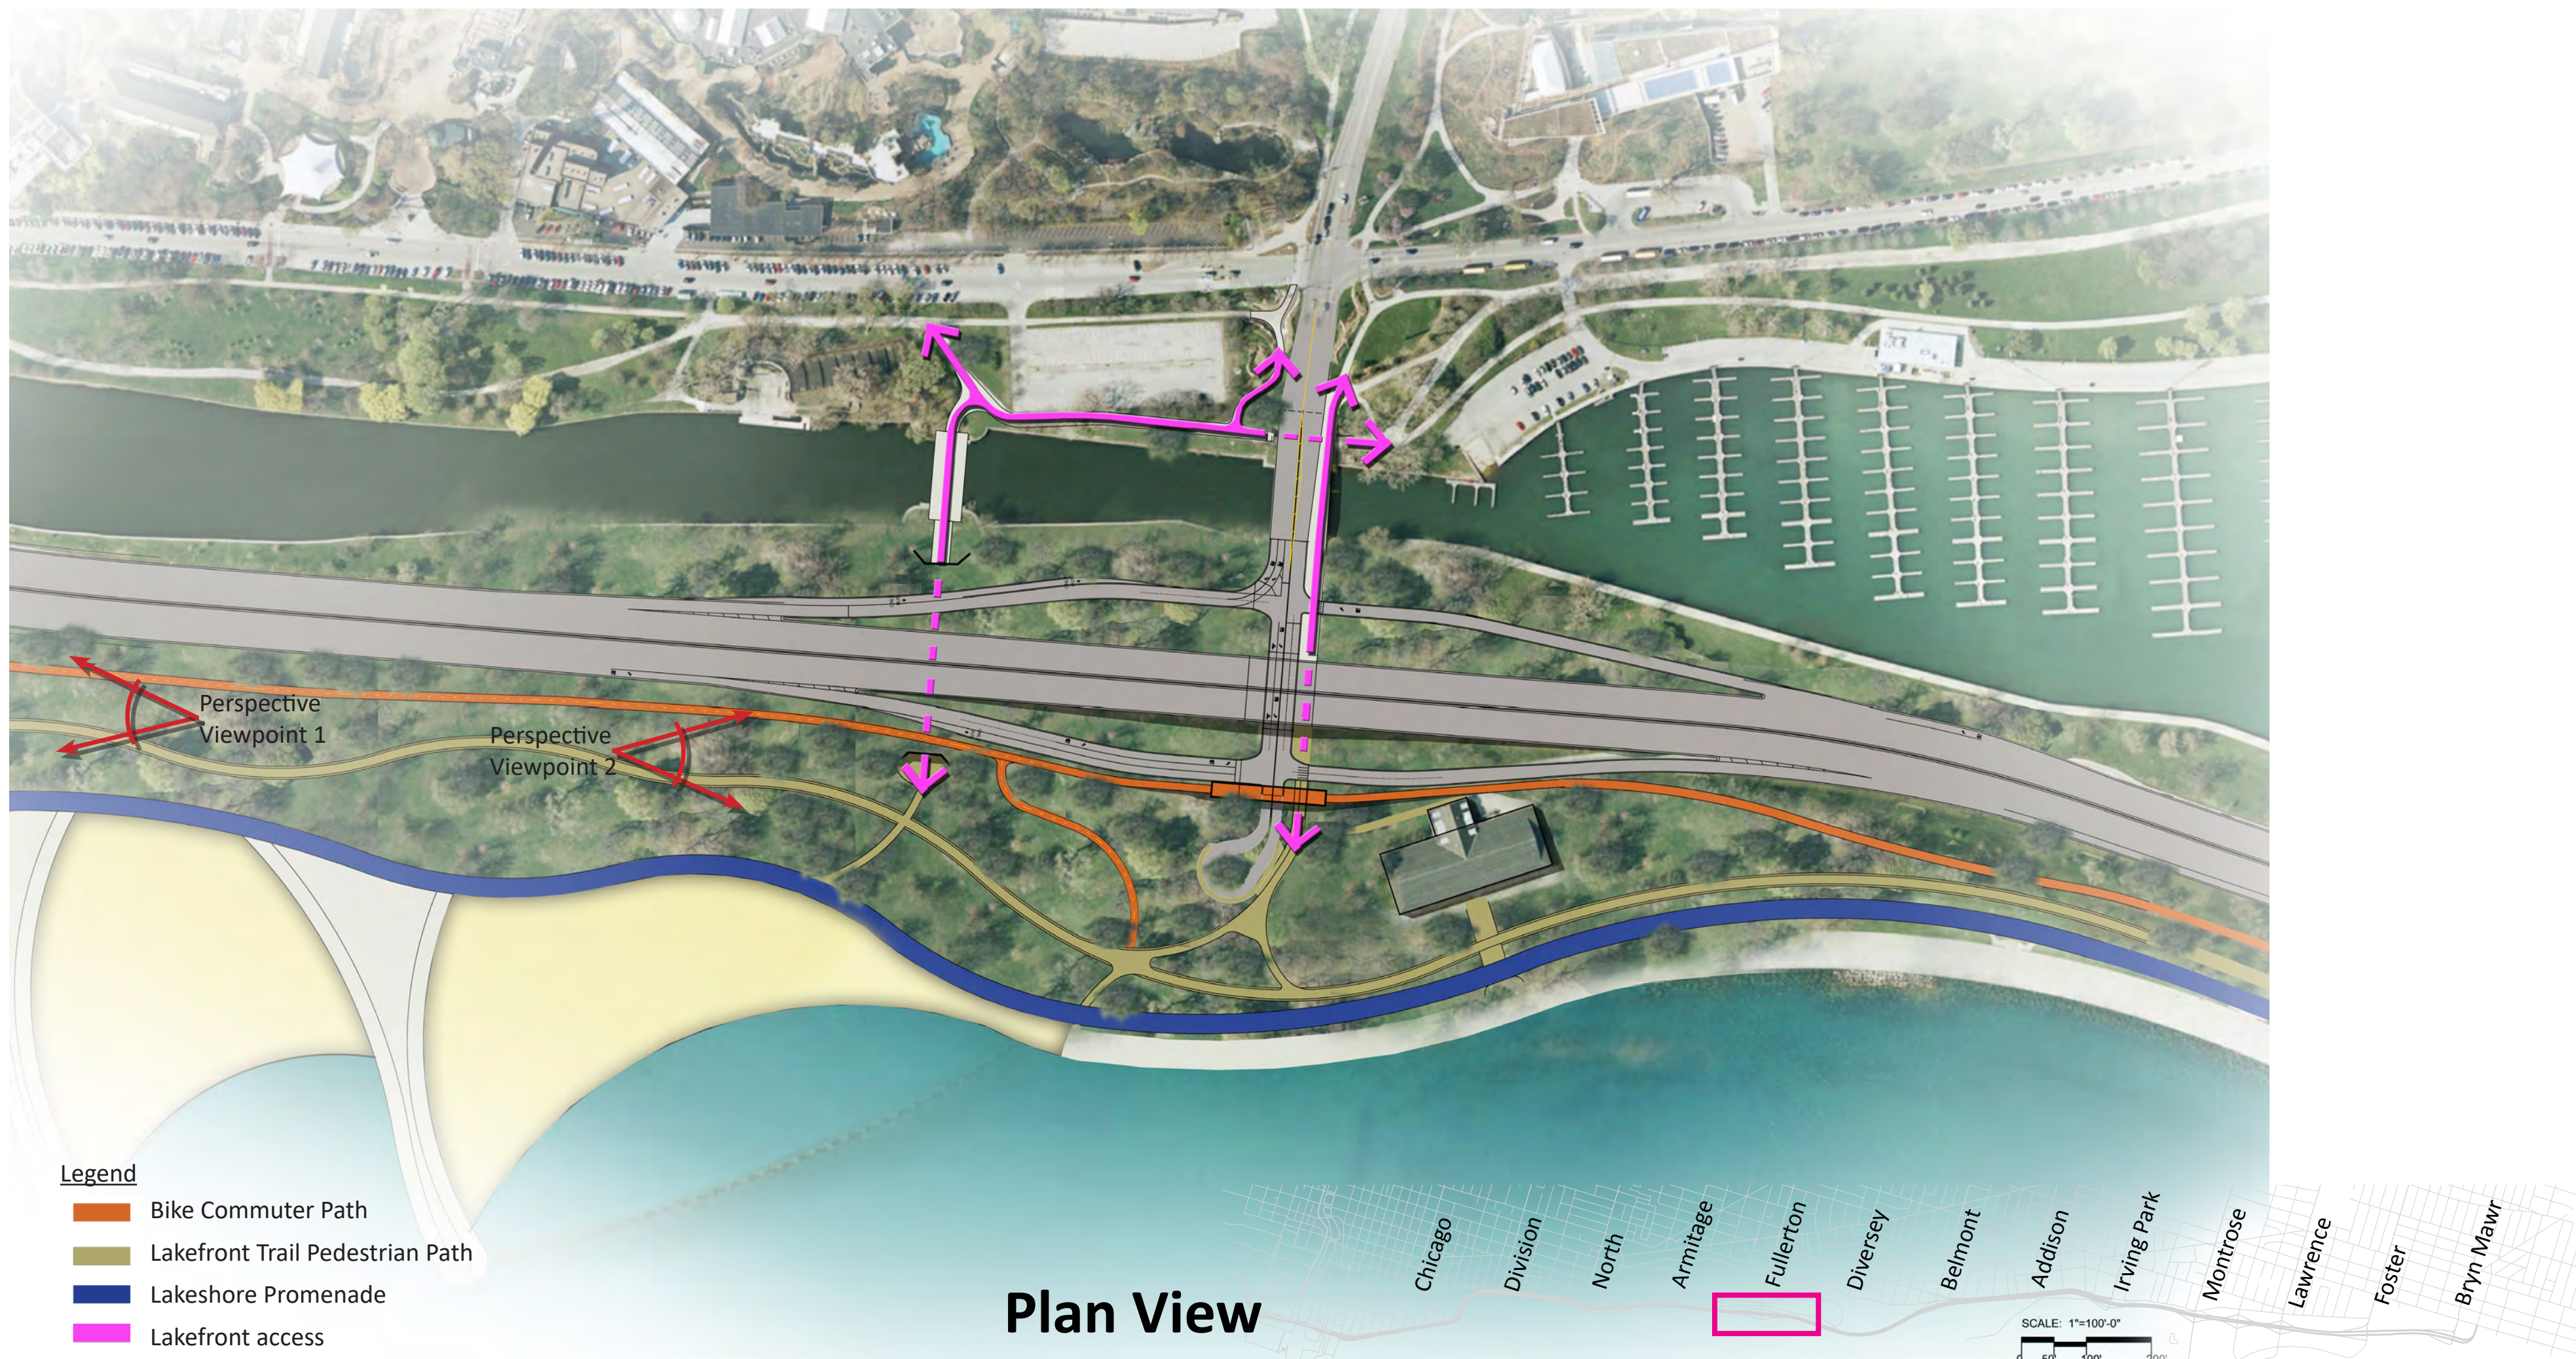

Perspective Viewpoint 1

Perspective Viewpoint 2

- Legend**
- Bike Commuter Path
 - Lakefront Trail Pedestrian Path
 - Lakeshore Promenade
 - Lakefront access

Plan View

SCALE: 1"=100'-0"